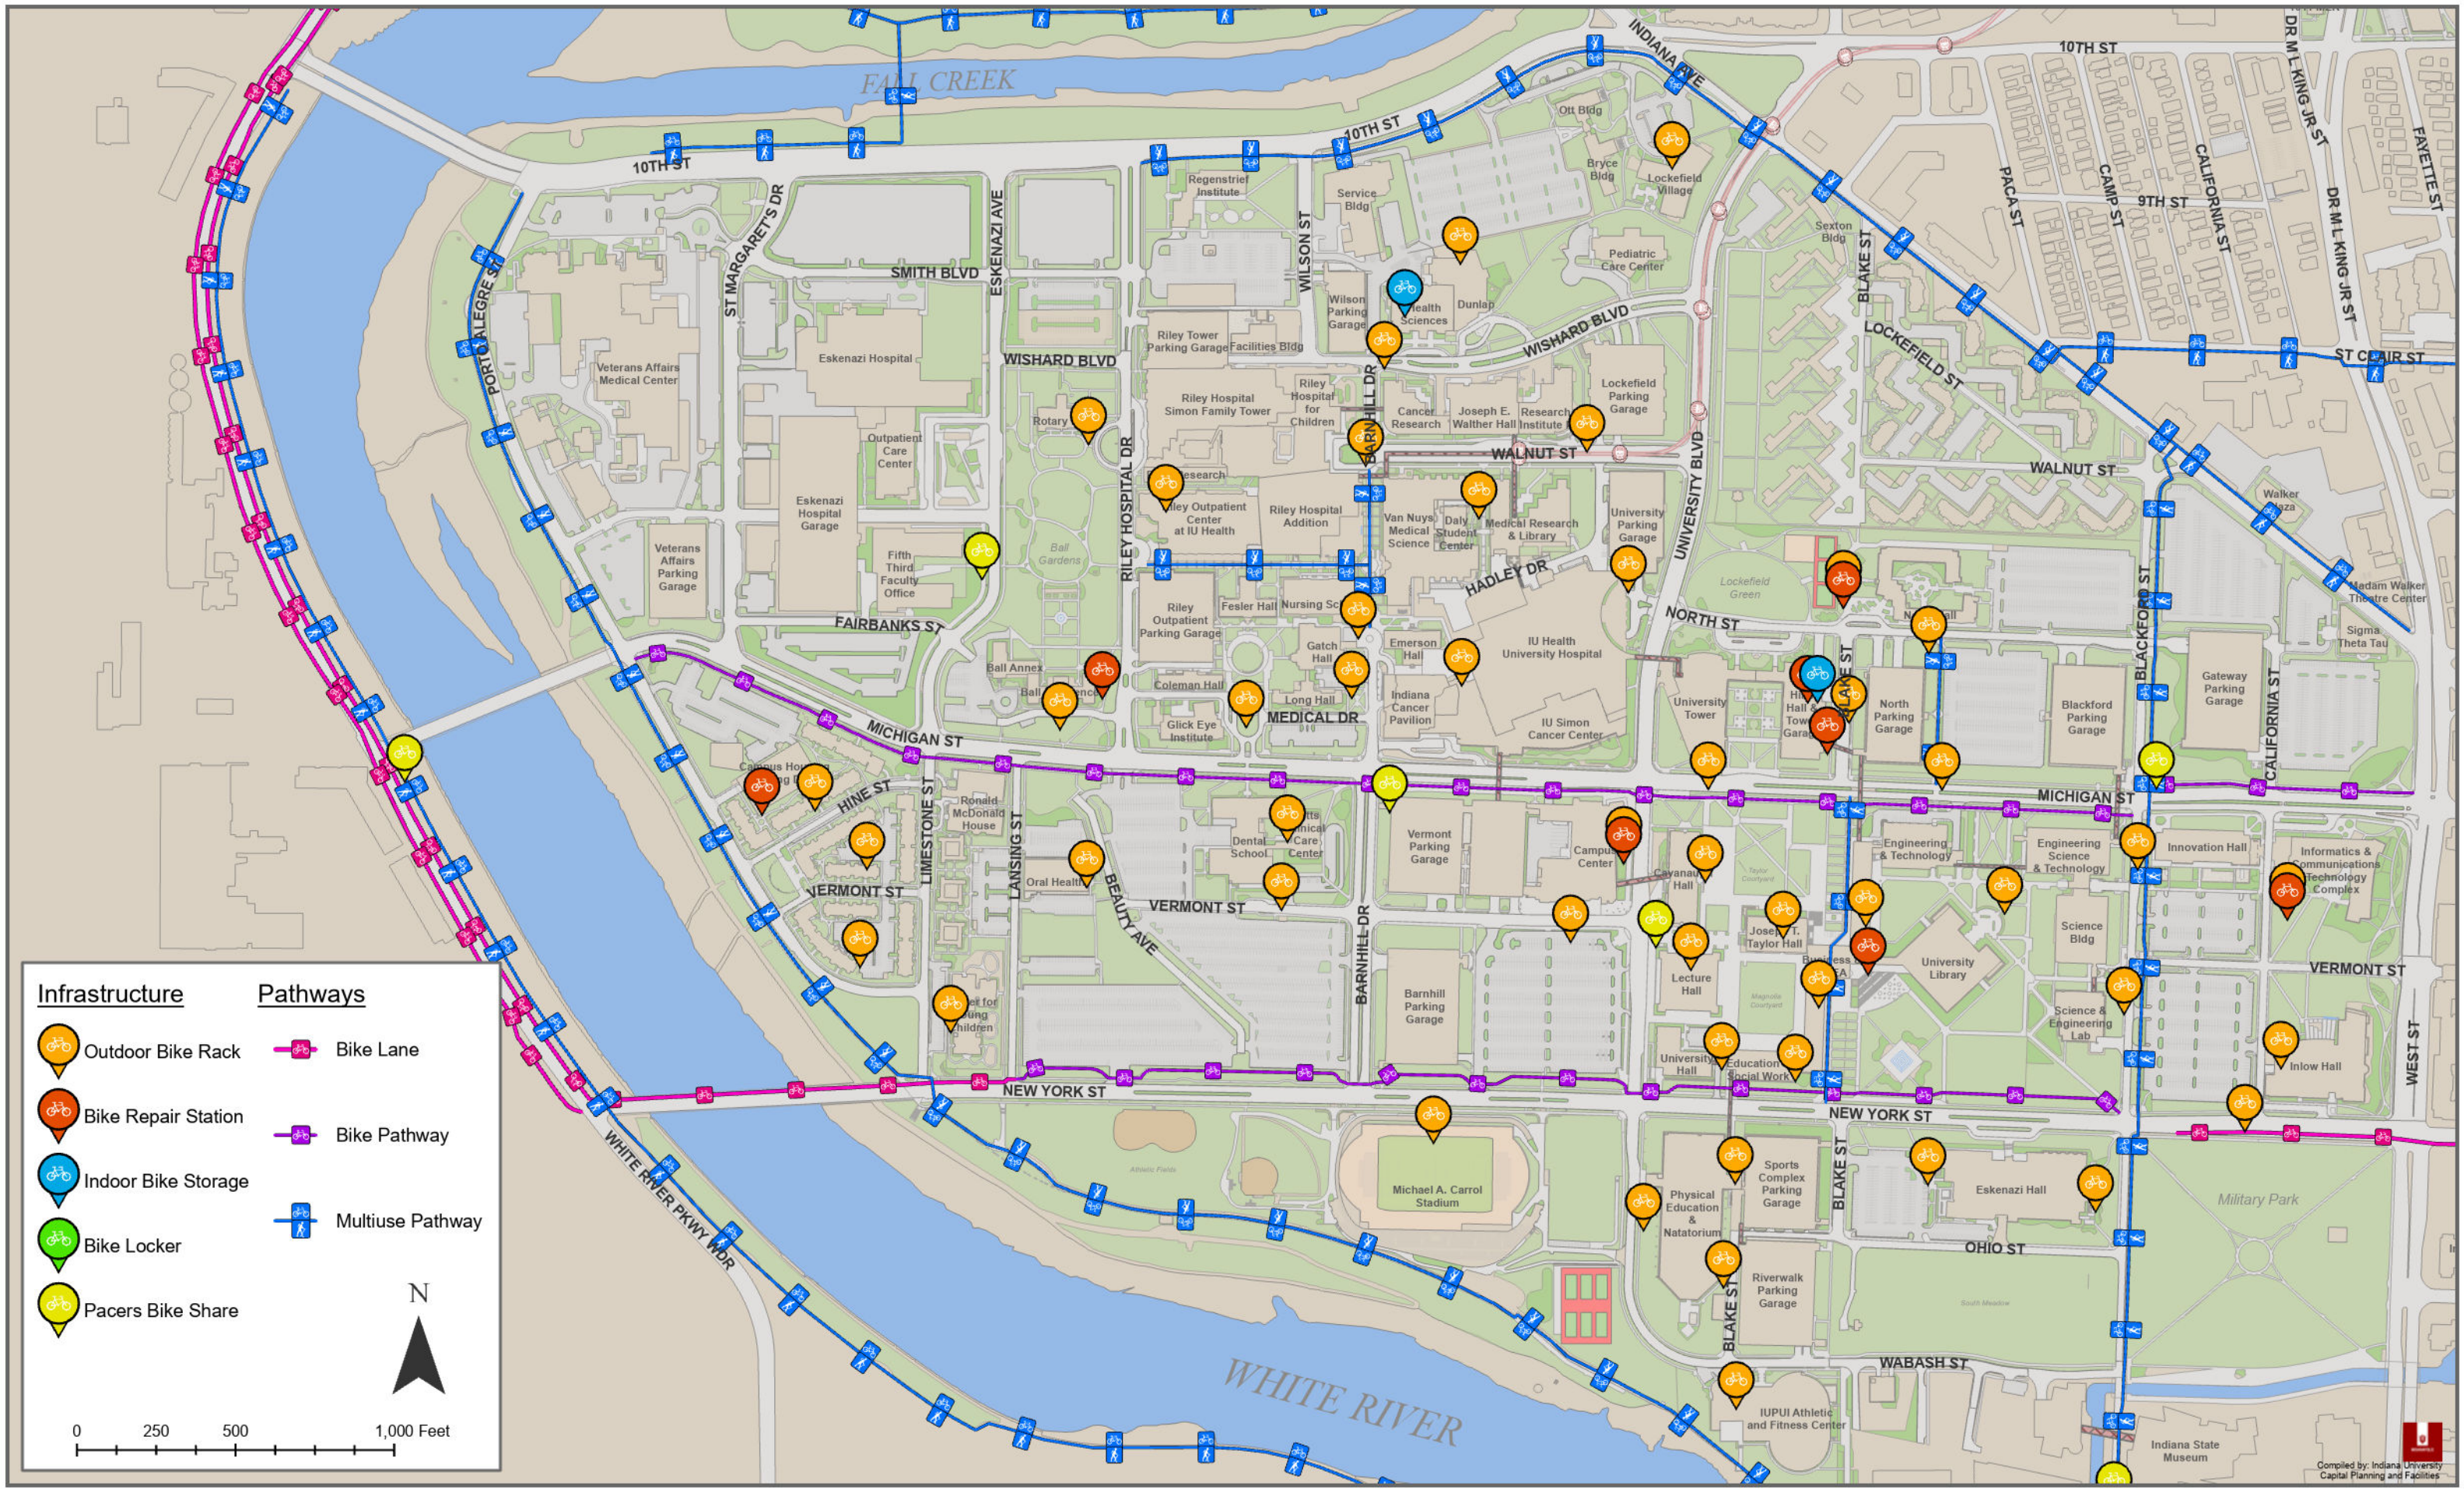

IU Indianapolis Bicycle Facilities

- | Infrastructure | Pathways |
|---------------------|------------------|
| Outdoor Bike Rack | Bike Lane |
| Bike Repair Station | Bike Pathway |
| Indoor Bike Storage | Multiuse Pathway |
| Bike Locker | |
| Pacers Bike Share | |

0 250 500 1,000 Feet