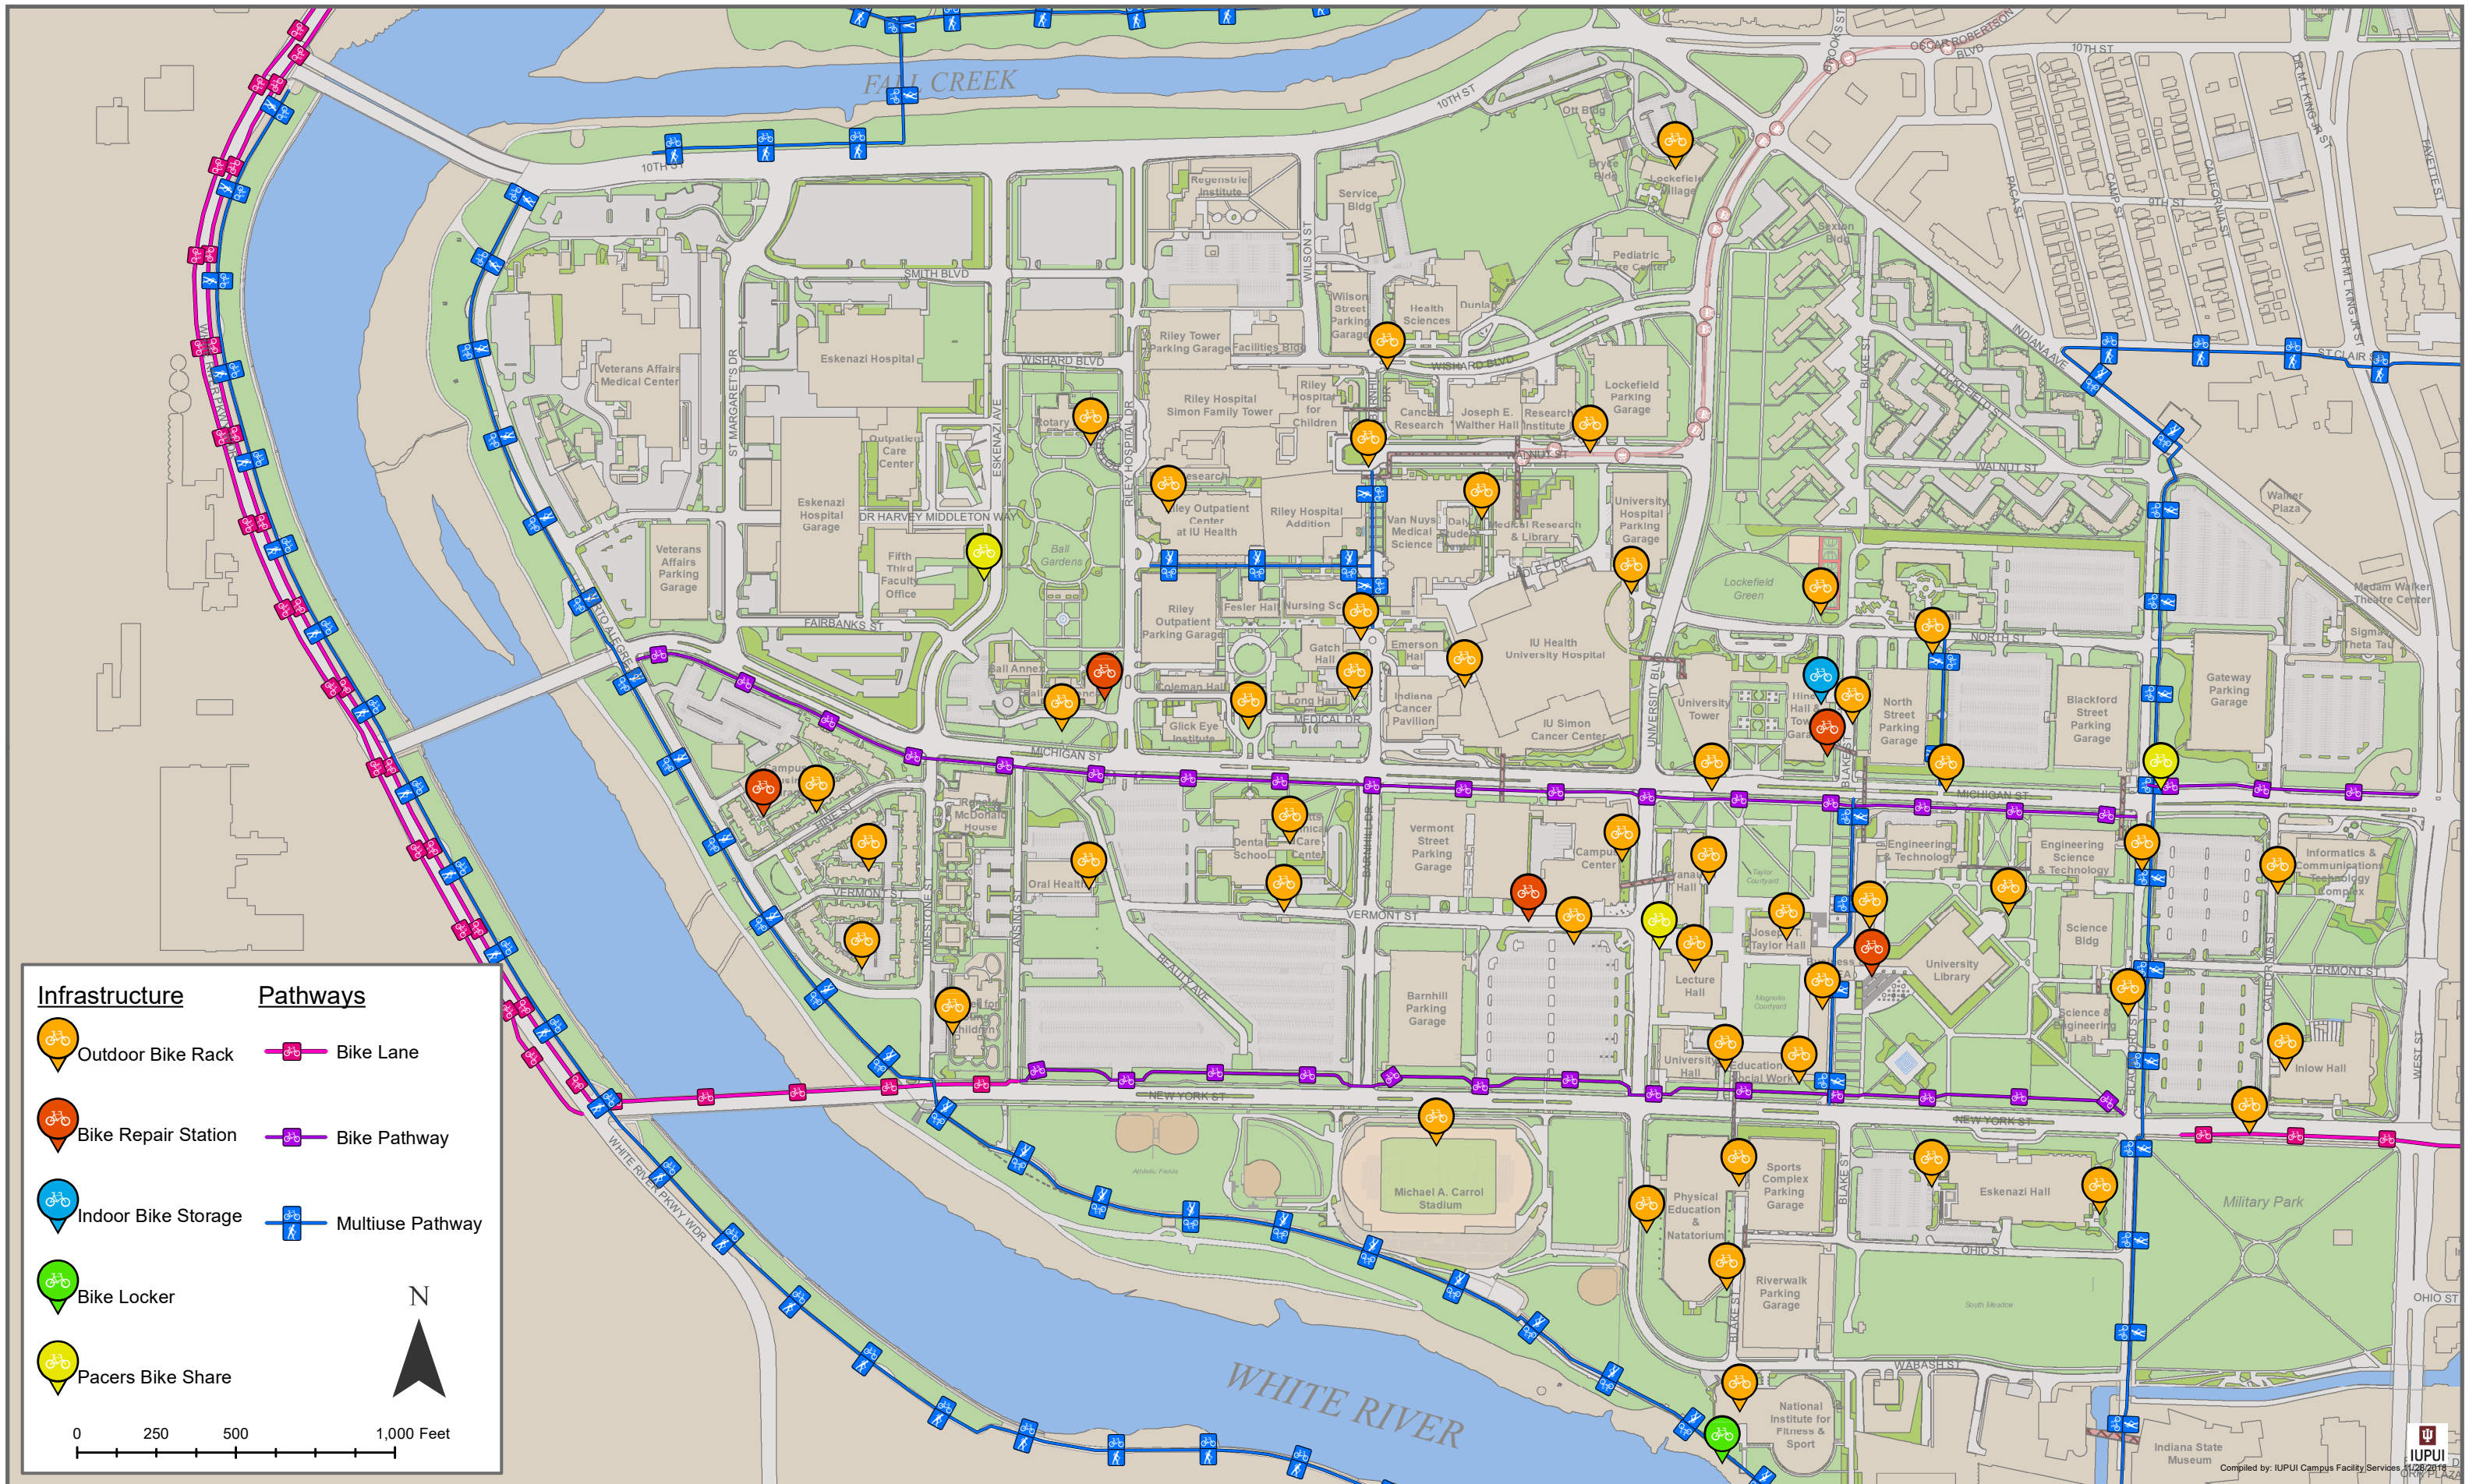

# IUPUI Bicycle Facilities

**Infrastructure**

- Outdoor Bike Rack
- Bike Repair Station
- Indoor Bike Storage
- Bike Locker
- Pacers Bike Share

**Pathways**

- Bike Lane
- Bike Pathway
- Multiuse Pathway

N

0 250 500 1,000 Feet